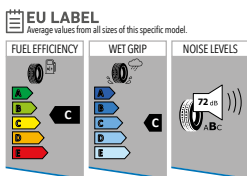

EXTREME PERFORMANCE FOR EXTREME CHALLENGES