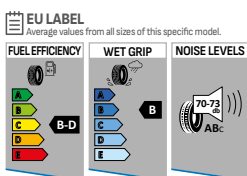

PREMIUM HIGH PERFORMANCE TIRE WITH EXCEPTIONAL COMFORT

ALL SIZES

205/80 R16 RF	104T	225/55 R18 RF	102H ^(RP)
235/75 R15 RF	109T	235/55 R18 RF	104H ^(RP)
205/70 R15	96T	255/55 R18 RF	109V ^(RP)
215/70 R15	98H	255/55 RF18 RF RFT	109H
215/70 R16 RF	104H	205/55 R19 RF	97H ^(RP)
225/70 R16	107H	225/55 R19	99H ^(RP)
235/70 R16	106T	235/55 R19 RF	105V ^(RP)
245/70 R16 RF	111T	245/55 R19	103H ^(RP)
255/70 R16	111T	255/55 R19 RF	111V ^(RP)
265/70 R16	112T	275/55 R19	111H ^(RP) ..
215/65 R17	99H	235/50 R18 RF	101V ^(RP)
225/65 R17 RF	106h	235/50 R19 RF	103V ^(RP)
235/65 R17 RF	108V	255/50 R19 RF	107V ^(RP)
245/65 R17 RF	111H	255/50 RF19 RF RFT	107V ^(RP)
255/65 R17 RF	114H	245/50 R20	102V ^(RP)
265/65 R17 RF	116H	265/50 R20 RF	111H ^(RP)
215/60 R17 RF	100H	225/45 R19 RF	96V ^(RP)
225/60 R17 RF	103V	285/45 R19 RF	111H ^(RP) ..
235/60 R17 RF	106H	275/45 R20 RF	110V ^(RP) ..
255/60 R17 RF	110V	275/40 R20 RF	106V ^(RP) ..
225/60 R18 RF	104V	275/40 RF20 RFT	106V ..
235/60 R18 RF	107H	315/35 R20 RF	110V ^(RP) ..
245/60 R18 RF	105H	315/35 RF20 RFT	110V ..
255/60 R18 RF	112H		
265/60 R18 RF	114H ^(RP)		
235/55 R17 RF	103V ^(RP)		
215/55 R18	95H ^(RP)		

RF: REINFORCED

RFT: RUN FLAT

^(RP): RIM PROTECTOR

.. : Sizes with two rib design