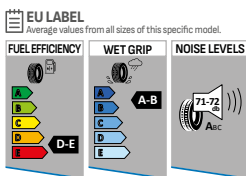

SAFETY FOR LIGHT TRUCKS ON WET, SNOWY OR ICY ROADS