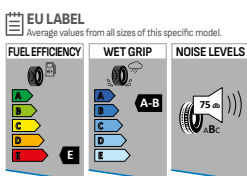

**BUILT FOR EVERY ROAD, READY FOR EVERY CHALLENGE**

ALL SIZES

LT215/75 R15	6PR	100/97S
LT235/75 R15	6PR	104/101Q
31X10.50 R15 LT	6PR	109S
LT245/75 R16	10PR	120/116S
LT265/75 R16	8PR	119/116R
LT285/75 R16	6PR	116/113R
LT245/70 R16	8PR	113/110S
LT265/70 R16	10PR	121/118S
LT265/70 R17	10PR	121/118S
LT235/75 R15	8PR	103/100S
LT245/65 R17	8PR	111/108S
LT265/65 R17	10PR	120/117S
LT265/60 R18	10PR	119/116S
LT285/60 R18	8PR	118/115S