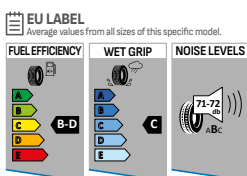

ULTIMATE PERFORMANCE ON ALL WEATHER CONDITIONS

ALL SIZES

155/70 R13	75T	225/55 R17 RF	101W
165/70 R13	79T	235/55 R17 RF	103W (RP)
175/70 R13	82T	195/55 R20 RF	95H (RP)
175/70 R14	84T	195/50 R15	82V
175/65 R14	82T	195/50 R16 RF	88V (RP)
185/65 R14	86T	205/50 R17 RF	93W (RP)
175/65 R15	84H	215/50 R17 RF	95W (RP)
185/65 R15	88T	225/50 R17 RF	98V (RP)
185/65 R15	88H	195/45 R16 RF	84V (RP)
185/65 R15 RF	92H	215/45 R16 RF	90V (RP)
195/65 R15	91H	205/45 R17 RF	88W (RP)
195/65 R15 RF	95H	215/45 R17 RF	91W (RP)
205/65 R15	94H	225/45 R17 RF	94W (RP)
205/65 R16	95H	235/45 R17 RF	97W (RP)
215/65 R16 RF	102V	245/45 R17 RF	99Y (RP)
185/60 R14	82H	225/45 R18 RF	95W (RP)
185/60 R15 RF	88H	225/45 R18 RF	95Y (RP)
195/60 R15	88H	235/45 R18 RF	98W (RP)
205/60 R16	96V	245/45 R18 RF	100W (RP)
215/60 R16 RF	99V	225/45 R19 RF	96W (RP)
185/55 R14	80H	245/40 R17 RF	95Y (RP)
185/55 R15 RF	86H	225/40 R18 RF	92W (RP)
195/55 R15	85H	235/40 R18 RF	95Y (RP)
195/55 R16	87H	245/40 R18 RF	97Y (RP)
205/55 R16	91V	235/40 R19 RF	96Y
215/55 R16 RF	97V	235/35 R19 RF	91Y (RP)
225/55 R16 RF	99W	245/35 R19 RF	93Y (RP)
205/55 R17 RF	95W (RP)	255/35 R19 RF	96Y (RP)
215/55 R17 RF	98W		

RF: REINFORCED

(RP): RIM PROTECTOR