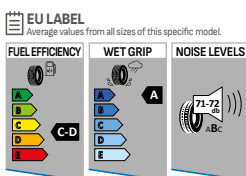

DON'T WORRY ABOUT LOAD IN WINTER