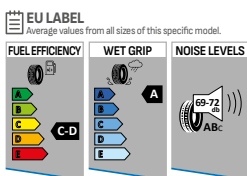

ULTIMATE SUMMER PERFORMANCE