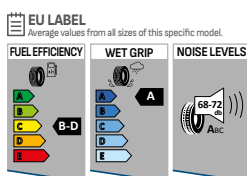

ALL SIZES

225/65 R17	102H	RP
225/60 R18	100H	RP
215/55 ZR17	XL 98W	RP
225/55 ZR17	XL 101W	
225/55 ZR17 RFT	97W	RP
235/55 ZR17	XL 103W	RP
215/55 R18	XL 99V	
225/55 ZR18	XL 102Y	RP
235/55 ZR18	XL 104W	
225/55 R19	99V	RP
225/55 R19	XL 103W	
235/55 ZR19	XL 105Y	RP
205/50 ZR17	XL 93W	RP
215/50 ZR17	XL 95W	RP
225/50 ZR17	XL 98W	
225/50 ZR17 RFT	XL 97Y	
235/50 R17	96H	RP
215/50 ZR18	92W	RP
225/50 ZR18	XL 99W	
235/50 ZR18	XL 101Y	RP
245/50 ZR18	100W	RP
245/50 ZR18	XL 104Y	
235/50 R19	XL 103W	RP
205/45 ZR17	XL 88W	
215/45 ZR17	XL 91W	RP
225/45 ZR17	XL 94W	RP
225/45 ZR17 RFT	XL 94Y