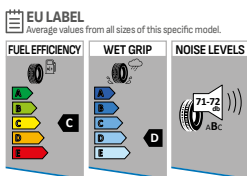

UNIQUE FOUR SEASON PERFORMANCE