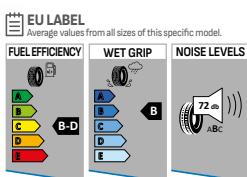

### SUPERIOR WET GRIP PERFORMANCE