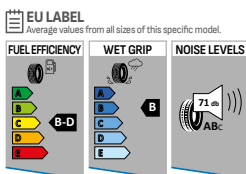

## PREMIUM SUMMER HIGH PERFORMANCE TIRE WITH EXCEPTIONAL COMFORT