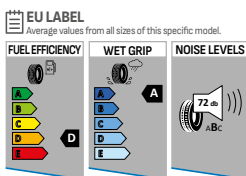

**ULTIMATE PERFORMANCE AND LONG LIFE
UNDER HEAVY LOAD**

■ ALL SIZES

195 R15 C 8PR 106/104R