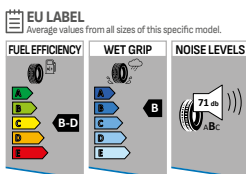

SUPERIOR HANDLING WITH HIGH SNOW PERFORMANCE