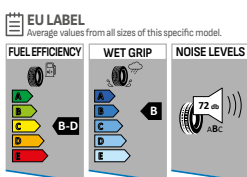

ALL SIZES

215/65 R16 RF	102H
215/65 R17 RF	103V
215/60 R16 RF	99H
235/60 R16	100H [Ⓡ]
215/60 R17 RF	100V
225/60 R17 RF	103V
195/60 R18 RF	96H
215/60 R18	98H
225/60 R18 RF	104V [Ⓡ]
215/55 R16 RF	97H
225/55 R16 RF	99H [Ⓡ]
205/55 R17 RF	95V
215/55 R17 RF	98V [Ⓡ]
225/55 R17 RF	101V [Ⓡ]
225/55 RF17 RF	101V [Ⓡ]
225/55 R17 RF	101V [Ⓡ]
235/55 R17 RF	103V [Ⓡ]
215/55 R18 RF	99V
225/55 R18 RF	102V [Ⓡ]
235/55 R18 RF	104V [Ⓡ]
205/55 R19 RF	97H [Ⓡ]
205/55 R19 RF	97V [Ⓡ]
235/55 R19 RF	105V [Ⓡ]
255/55 R20 RF	110V [Ⓡ]
205/50 R17 RF	93V [Ⓡ]
215/50 R17 RF	95V [Ⓡ]
225/50 R17 RF	98V [Ⓡ]
225/50 RF17 RF	98V [Ⓡ]
225/50 R17 RF	98V [Ⓡ]
215/50 R18	92V [Ⓡ]
225/50 R18 RF	99V [Ⓡ]
225/50 RF18 RF	99V [Ⓡ]
225/50 R18 RF	99V [Ⓡ]
235/50 R18 RF	101V [Ⓡ]
245/50 R18 RF	104V [Ⓡ]
235/50 R19 RF	103V [Ⓡ]
255/50 R19 RF	109V [Ⓡ]
205/45 R17 RF	88V [Ⓡ]
215/45 R17 RF	91V [Ⓡ]
225/45 R17 RF	94V [Ⓡ]
225/45 RF17 RF	94V [Ⓡ]
225/45 R17 RF	94V [Ⓡ]
235/45 R17 RF	97V [Ⓡ]
245/45 R17 RF	99V [Ⓡ]
215/45 R18 RF	93V [Ⓡ]
225/45 R18 RF	95V [Ⓡ]
225/45 RF18 RF	95V [Ⓡ]
225/45 R18 RF	95V [Ⓡ]
235/45 R18 RF	98V [Ⓡ]
245/45 R18 RF	100V [Ⓡ]
245/45 RF18 RF	100V [Ⓡ]
245/45 R18 RF	100V [Ⓡ]
225/45 R19 RF	96V [Ⓡ]
235/45 R19 RF	99V [Ⓡ]
245/45 R19 RF	102V [Ⓡ]
245/45 RF19 RF	102V [Ⓡ]
245/45 R19 RF	102V [Ⓡ]
255/45 R19 RF	104V [Ⓡ]
215/45 R20 RF	95H [Ⓡ]
235/45 ZR20 RF	100W [Ⓡ]
245/45 R20 RF	103V [Ⓡ]
255/45 R20 RF	105V [Ⓡ]
275/45 R20 RF	110V [Ⓡ]
275/45 R21 RF	110V [Ⓡ]
245/40 R17 RF	95V [Ⓡ]
225/40 R18 RF	92V [Ⓡ]
225/40 R18 RF	92V [Ⓡ]
235/40 R18 RF	95V [Ⓡ]
245/40 R18 RF	97V [Ⓡ]
255/40 R18 RF	99V [Ⓡ]