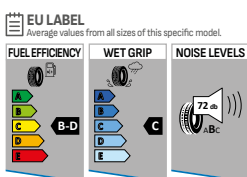

ULTIMATE PERFORMANCE ON ALL WEATHER CONDITIONS