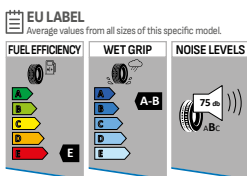

BUILT FOR EVERY ROAD, READY FOR EVERY CHALLENGE