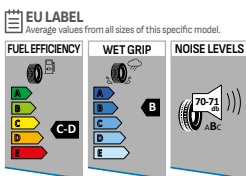

RF: REINFORCED

** : Sizes with two rib design

ST532 Novaro

Designed and produced with latest technology. It offers good mileage and excellent braking performance in both wet and dry conditions.

GRIP THE ROAD SAFELY