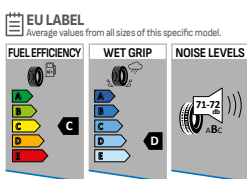

UNIQUE FOUR SEASON PERFORMANCE