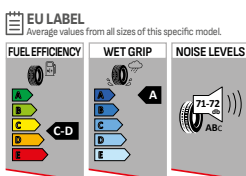

BALANCED PERFORMANCE IN ALL WEATHER AND ROAD CONDITIONS