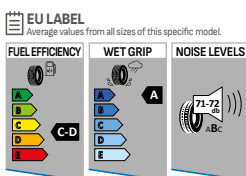

** : Sizes with two rib design

ST950 Prowin

All Weather Tire

Designed for all weather performance. Offers excellent traction in difficult conditions thanks to its V shaped special tread pattern design.

DON'T WORRY ABOUT LOAD IN WINTER