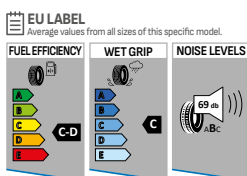

PERFORMANCE AND HANDLING ON ANY ROAD