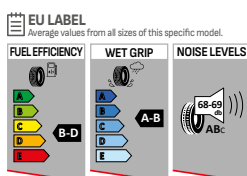

NEXT GENERATION SUMMER TIRE