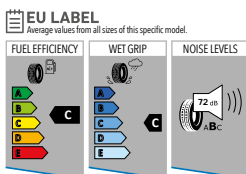

EXTREME PERFORMANCE FOR EXTREME CHALLENGES