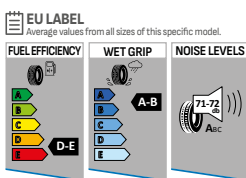

ST960 Prowin

Winter Tire

Unique tread design with wavy sipes enables high grip performance on icy surfaces. Offers safety and durability.

SAFETY FOR LIGHT TRUCKS ON WET, SNOWY OR ICY ROADS

ALL SIZES

155	R12 C	8PR	88/86N	225/70 R15 C	8PR	112/110R
155	R13 C	8PR	90/89N	205/65 R15 C	8PR	102/100T
185	R14 C	8PR	102/100R	215/65 R15 C	6PR	104/102T
195	R14 C	8PR	106/104R	195/65 R16 C	8PR	104/102T
185/75	R16 C	8PR	104/102R	205/65 R16 C	8PR	107/105T
195/75	R16 C	8PR	107/105R	215/65 R16 C	8PR	109/107R
205/75	R16 C	10PR	113/111R	225/65 R16 C	8PR	112/110R
215/75	R16 C	10PR	116/114R	235/65 R16 C	8PR	115/113R
225/75	R16 C	8PR	118/116R	235/65 R16 C	12PR	121/119R
195/70	R15 C	8PR	104/102R	285/65 R16 C	10PR	128N ..
205/70	R15 C	8PR	106/104R	195/60 R16 C	6PR	99/97T
215/70	R15 C	8PR	109/107R			