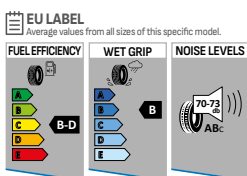

PREMIUM HIGH PERFORMANCE TIRE WITH EXCEPTIONAL COMFORT

ALL SIZES

205/80R16 RF	104T	215/55 R18	95H ^(RP)
235/75 R15 RF	109T	225/55 R18 RF	102H ^(RP)
205/70R15	96T	235/55 R18 RF	104H ^(RP)
215/70 R15	98H	255/55 R18 RF	109V ^(RP)
215/70 R16 RF	104H	255/55 R18 RF RFT	109H ^(RP)
225/70 R16 RF	107H	205/55 R19 RF	97H ^(RP)
235/70 R16	106T	225/55 R19	99H ^(RP)
245/70R16 RF	111T	235/55 R19 RF	105V ^(RP)
255/70 R16	111T	245/55 R19	103H ^(RP)
265/70 R16	112T	255/55 R19 RF	111V ^(RP)
215/65 R17	99H	275/55 R19	111H ^{(RP) ..}
225/65 R17 RF	106H	235/50 R18 RF	101V ^(RP)
235/65 R17 RF	108V	235/50 R19 RF	103V ^(RP)
245/65 R17 RF	111H	255/50 R19 RF	107V ^(RP)
255/65 R17 RF	114H	255/50 R19 RF RFT	107V ^(RP)
265/65 R17 RF	116H	245/50 R20	102V ^(RP)
215/60 R17 RF	100H	265/50 R20 RF	111H ^(RP)
225/60 R17 RF	103V	225/45 R19 RF	96V ^(RP)
235/60 R17 RF	106H	285/45 R19 RF	111H ^{(RP) ..}
255/60 R17 RF	110V	275/45 R20 RF	110V ^{(RP) ..}
225/60 R18 RF	104V	275/40 R20 RF	106V ^{(RP) ..}
235/60 R18 RF	107H	275/40 R20 RF RFT	106V ..
245/60R18 RF	105H	315/35 R20 RF	110V ^{(RP) ..}
255/60 R18 RF	112H	315/35 R20 RF RFT	110V ..
265/60 R18 RF	114H ^(RP)		
235/55 R17 RF	103V ^(RP)		

RF: REINFORCED

RFT: RUN FLAT

^(RP): RIM PROTECTOR

.. : Sizes with two rib design