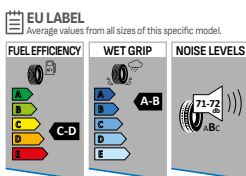

ENJOY THE ROAD EVEN UNDER HEAVY LOAD