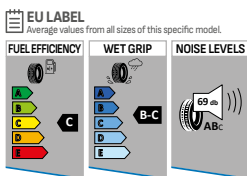

RF: REINFORCED
 (RP): RIM PROTECTOR

ST542 Naturen

Designed to be more fuel efficient with high mileage performance. Guarantees safety, durability and low rolling resistance.

ECO-FRIENDLY FUEL SAVING PERFORMANCE