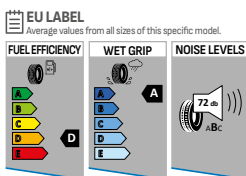

**ULTIMATE PERFORMANCE AND LONG LIFE
UNDER HEAVY LOAD**